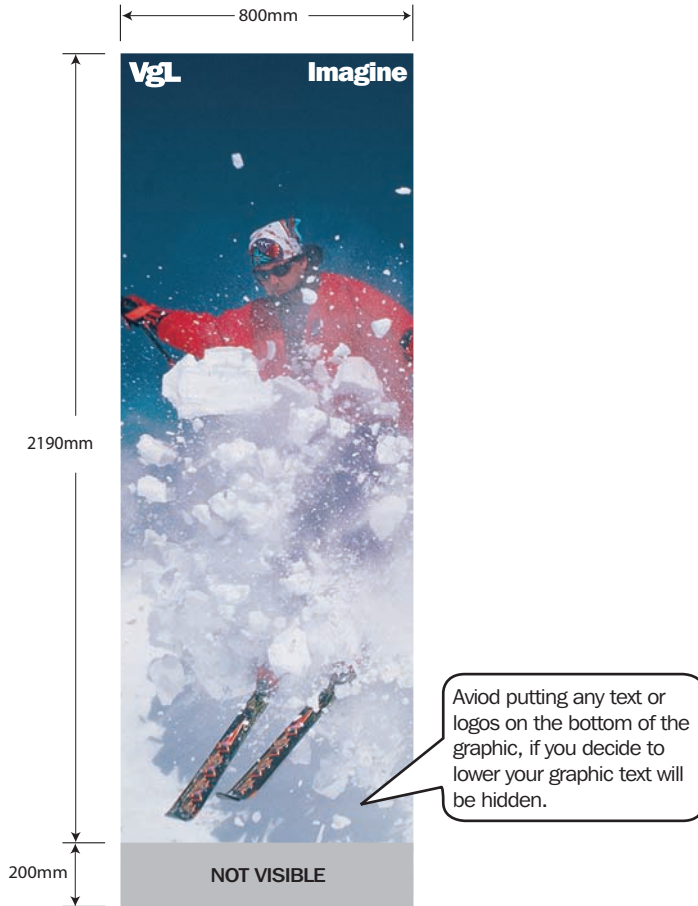

# Imagine - premium quality single sided roller banner with removable cassette

## Imagine layout

### Imagine\*

W x H: 800 x 2190mm  
Add 200mm to the graphic  
length to allow for the roller

### Print Size

W x H: 800 x 2390mm

\* Standard kit includes:  
System + Bag + Graphic

- ✓ innovative design
- ✓ easy to assemble  
requires no tools
- ✓ extremely stable
- ✓ only 4.5kg
- ✓ graphic panels  
interchangeable